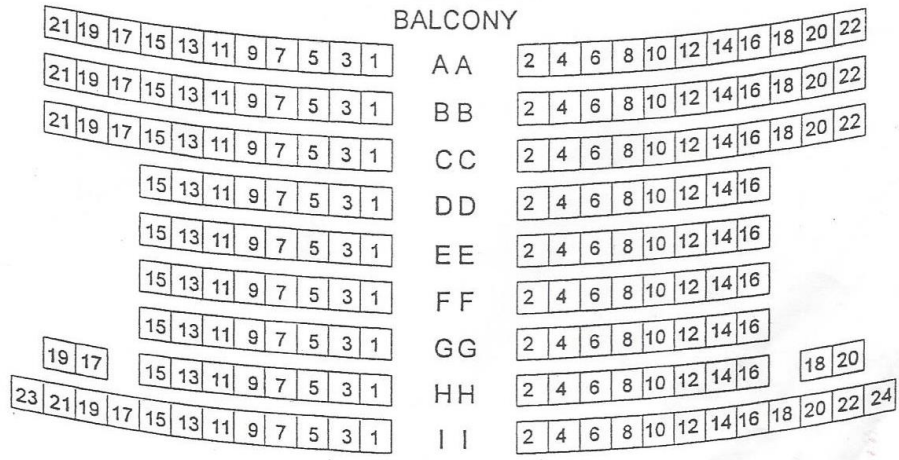

EBELL THEATER - 625 FRENCH STREET, SANTA ANA

ORCHESTRA

BALCONY

Seating Capacity: 522 *475* *approximate*  
 Orchestra: 348  
 Balcony: 174  
*Capacity*