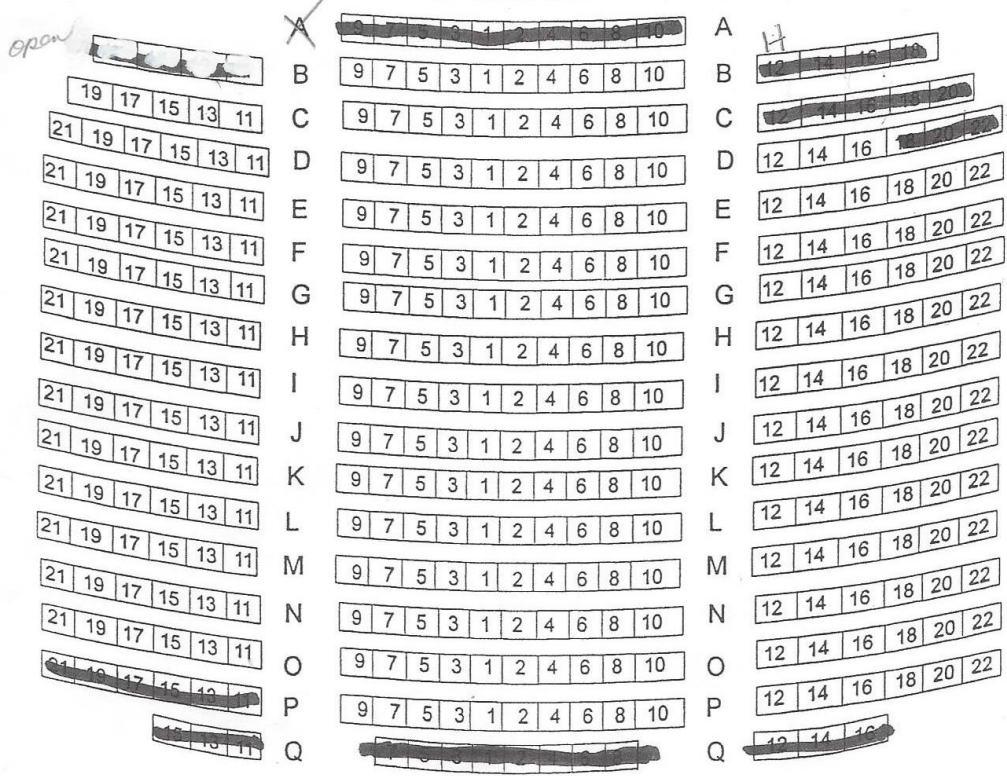

EBELL THEATER - 625 FRENCH STREET, SANTA ANA

ORCHESTRA

BALCONY

Seating Capacity: 522 *475* *approximate*  
 Orchestra: 348  
 Balcony: 174  
*Capacity*