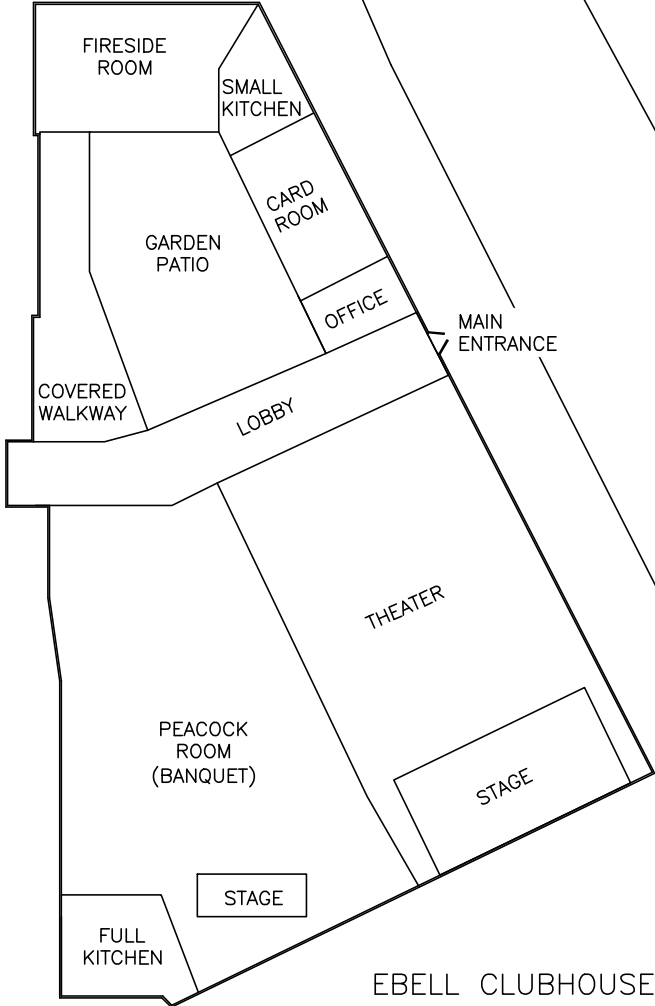

SANTA ANA BLVD.

FRENCH ST.

MAIN ENTRANCE

LOBBY

THEATER

PEACOCK ROOM (BANQUET)

STAGE

STAGE

FULL KITCHEN

COVERED WALKWAY

GARDEN PATIO

CARD ROOM

OFFICE

SMALL KITCHEN

FIRESIDE ROOM

MORTIMER ST.

PARKING LOT

EBELL CLUBHOUSE DIAGRAM  
625 FRENCH ST., SANTA ANA, CA  
714 547-6331